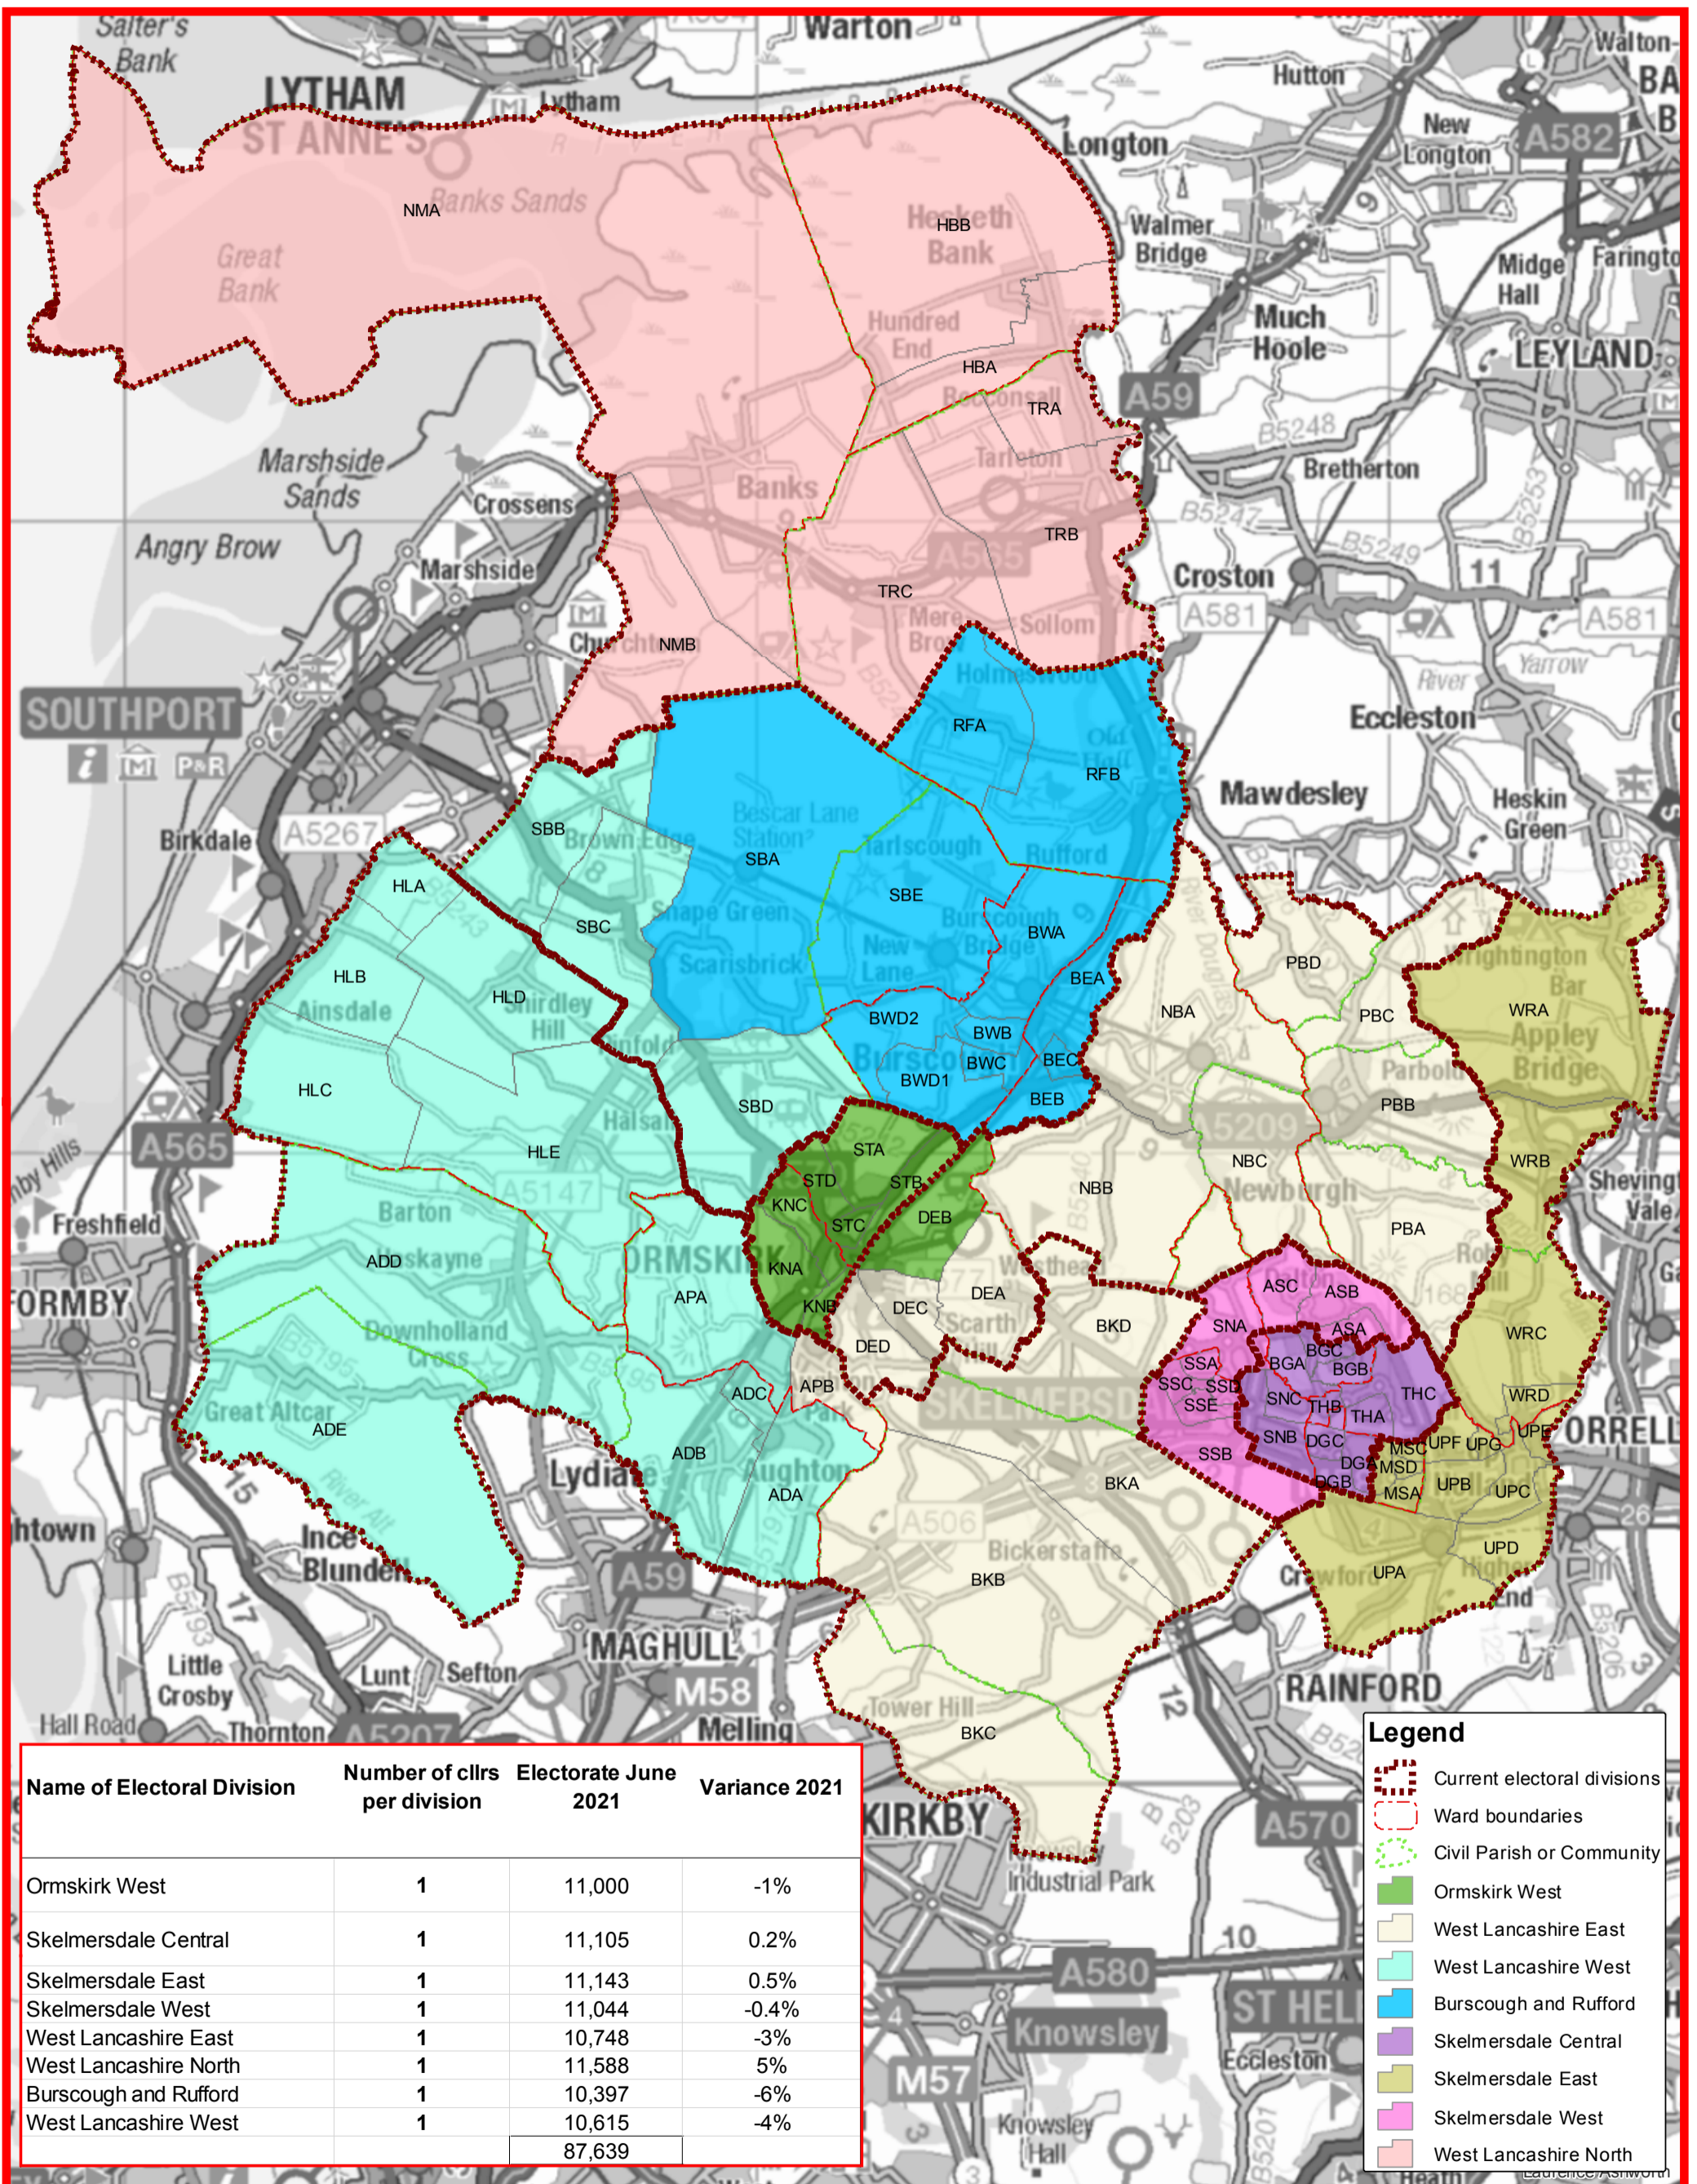

West Lancashire: Political Governance Working Group Proposal

Name of Electoral Division	Number of cllrs per division	Electorate June 2021	Variance 2021
Ormskirk West	1	11,000	-1%
Skelmersdale Central	1	11,105	0.2%
Skelmersdale East	1	11,143	0.5%
Skelmersdale West	1	11,044	-0.4%
West Lancashire East	1	10,748	-3%
West Lancashire North	1	11,588	5%
Burscough and Rufford	1	10,397	-6%
West Lancashire West	1	10,615	-4%
		87,639	

Legend

- Current electoral divisions
- Ward boundaries
- Civil Parish or Community
- Ormskirk West
- West Lancashire East
- West Lancashire West
- Burscough and Rufford
- Skelmersdale Central
- Skelmersdale East
- Skelmersdale West
- West Lancashire North

Reproduced from the Ordnance Survey mapping with the permission of the Controller of Her Majesty's Stationery Office © Crown Copyright. Unauthorised reproduction infringes Crown copyright and may lead to prosecution or civil proceedings. Lancashire County Council Licence No. 100023320 2015